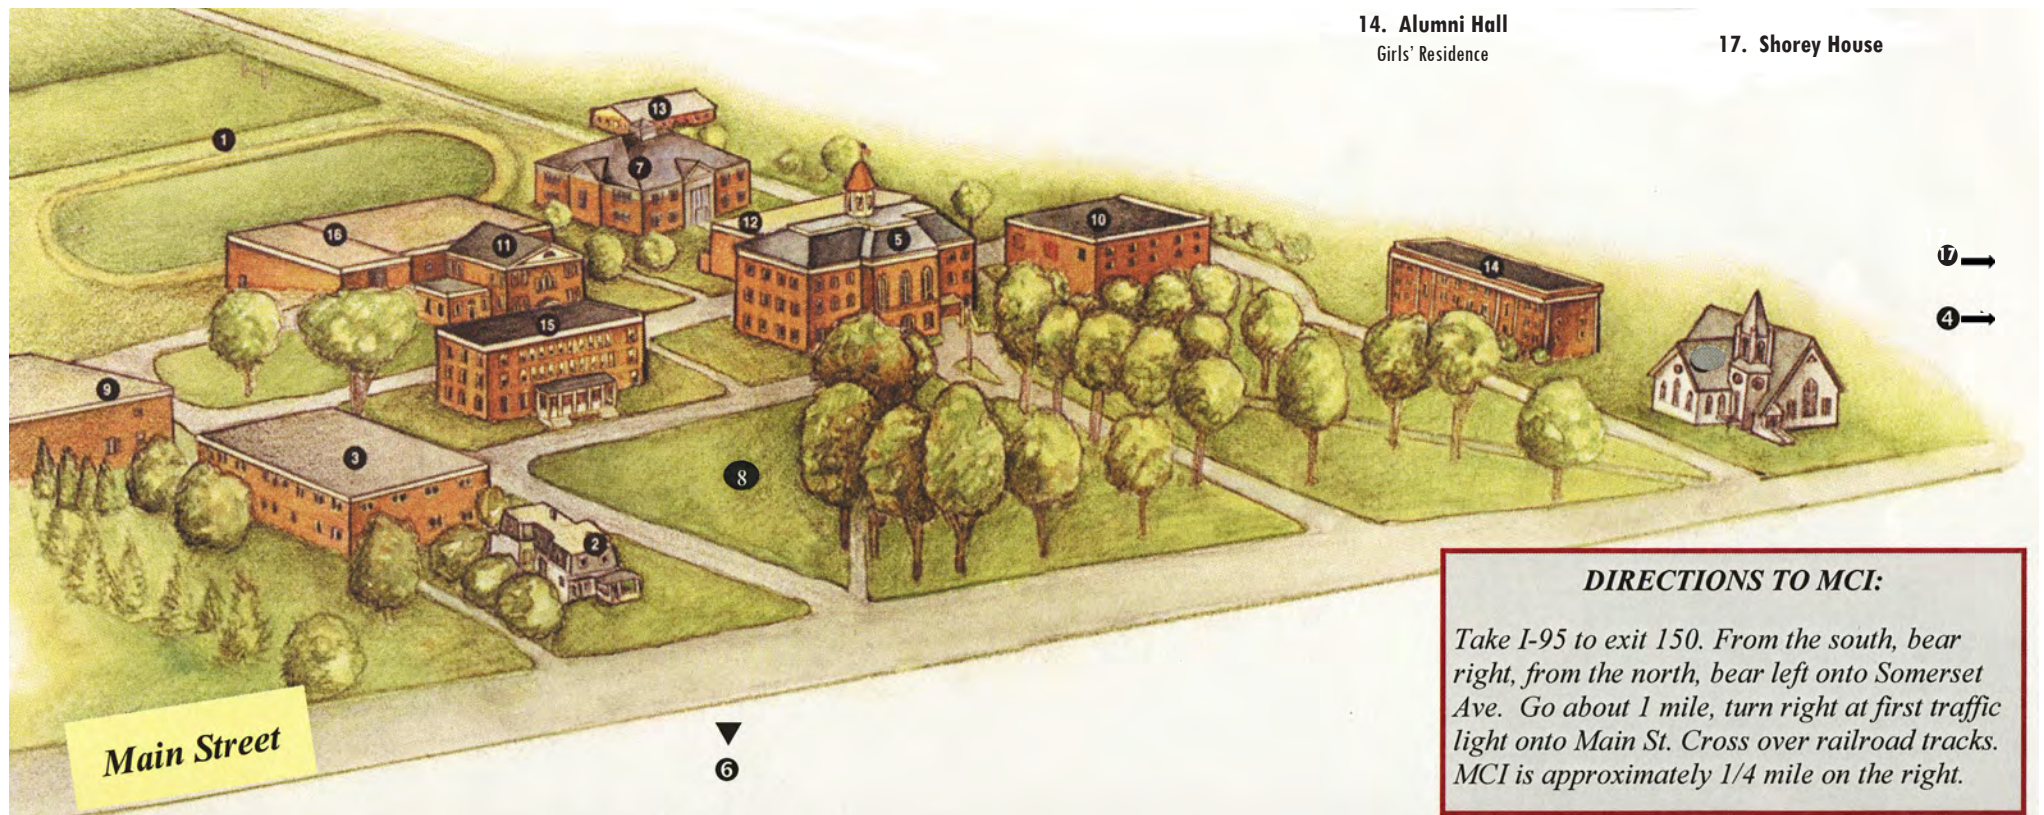

Headmaster
Math
Science

8. Boutelle Savage Lawn

9. Manson Hall

Boys' Residence

10. Parks Gymnasium

11. Powell Memorial Library

World Languages
Special Education

**12. Trustee Memorial Student
Center / Rowe Hall**

Boys' Residence
Savage Family Dining Room
Patterson Lounge
E. Robert Kinney Conference Room

**13. Ruth Plummer Cook Music
Building**

Music

14. Alumni Hall

Girls' Residence

15. Weymouth Hall

Dean of Students
Director of Student Life
Director of Athletics & Activities
International Student Program Coordinator
Health & Wellness Center
Nurse / Wellness Coordinator
Personal Counselors
ESL Center
Student Union
Study Hall
Bookstore

16. Wright Gymnasium

Physical Education

17. Shorey House

DIRECTIONS TO MCI:

Take I-95 to exit 150. From the south, bear right, from the north, bear left onto Somerset Ave. Go about 1 mile, turn right at first traffic light onto Main St. Cross over railroad tracks. MCI is approximately 1/4 mile on the right.